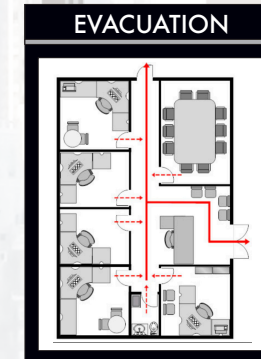

1800 Design Series

The 1800 Design Series is a framed traditional sign system with a contrasting accent stripe on the face of the header.

PROJECTING (P)

SUSPENDED (S)

DIRECTORY (A)

EVACUATION (C)

STAIRWELL (N)

DIRECTIONAL (B)

REGULATORY (J)

OFFICE/ROOM (D)

WORKSTATION (E)

UTILITY (G)