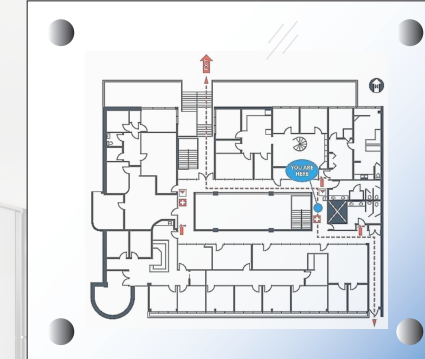

EVACUATION (C)

STAIR B
FLOORS 1-5

FLOOR 5 ↙

NO ROOF ACCESS
EXIT ON FLOOR 1

STAIRWELL (N)

4

- ← 401 Harrison Gilley
- ← 403 Hines Publishing
- ← 400 Interactive Inc.
- → 402 Paribus

TEAL TOWERS TWENTY

DIRECTIONAL (B)