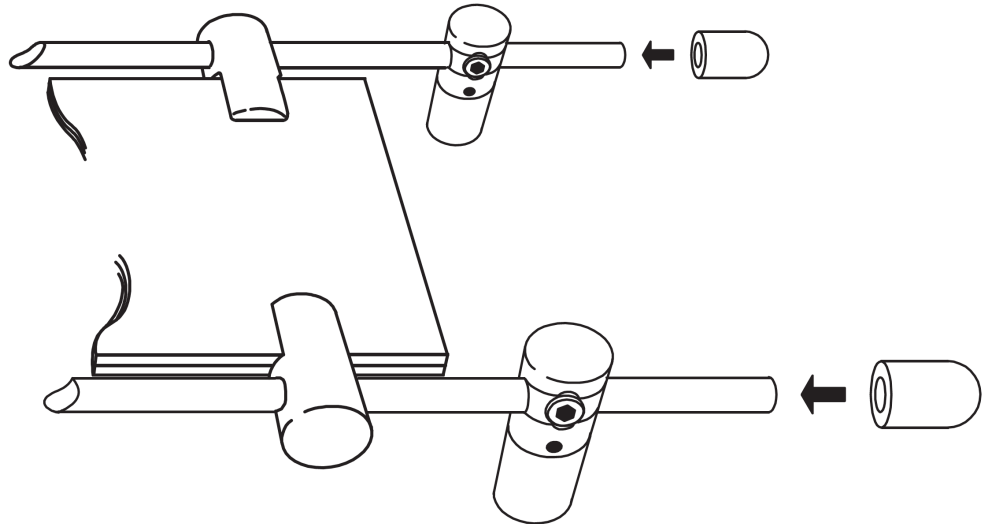

# 6mm ROD DISPLAY SYSTEM INSTALLATION GUIDELINES

## WALL ROD FIXING