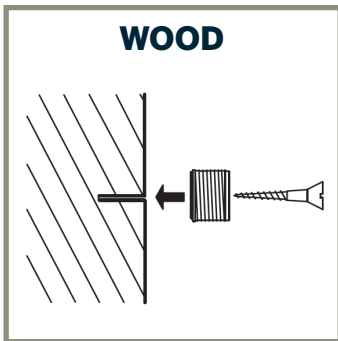

6mm ROD DISPLAY SYSTEM INSTALLATION GUIDELINES

People Signs®