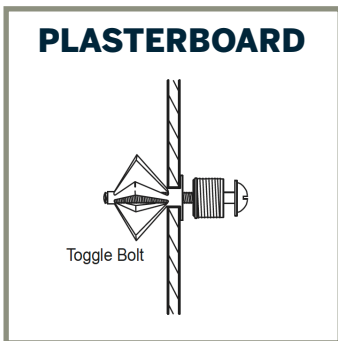

6mm ROD DISPLAY SYSTEM INSTALLATION GUIDELINES

People Signs®