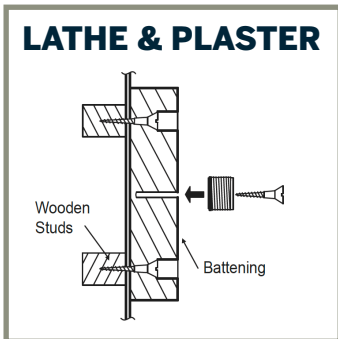

# 6mm ROD DISPLAY SYSTEM INSTALLATION GUIDELINES

## WALL ROD FIXING