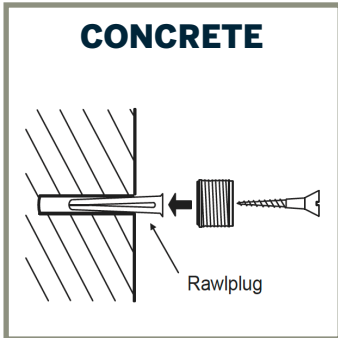

6mm ROD DISPLAY SYSTEM INSTALLATION GUIDELINES

People Signs®